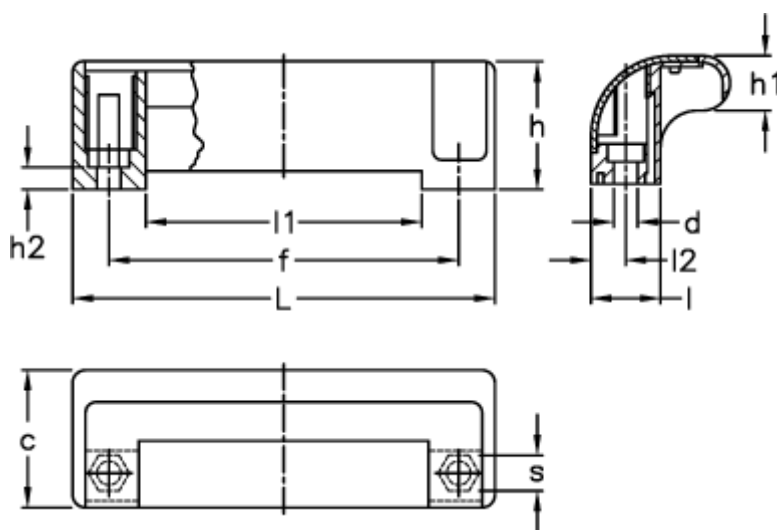

Article number: 2304138512

Description: E+G Guard safety handle  
M.990/115 EH-6 Orange

## Measures

c = 37.5

d = 6.5

f = 95,5 +/-0,5

h = 35

h1 = 15

h2 = 6

l = 19

L = 115

l1 = 75.5

l2 = 9.5

s = 10